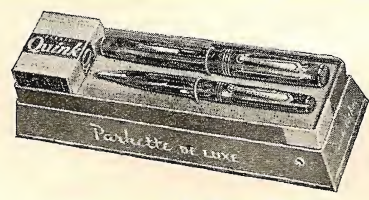

Parkette DeLuxe Set in Gift Box No. 214 with Quink $2.95